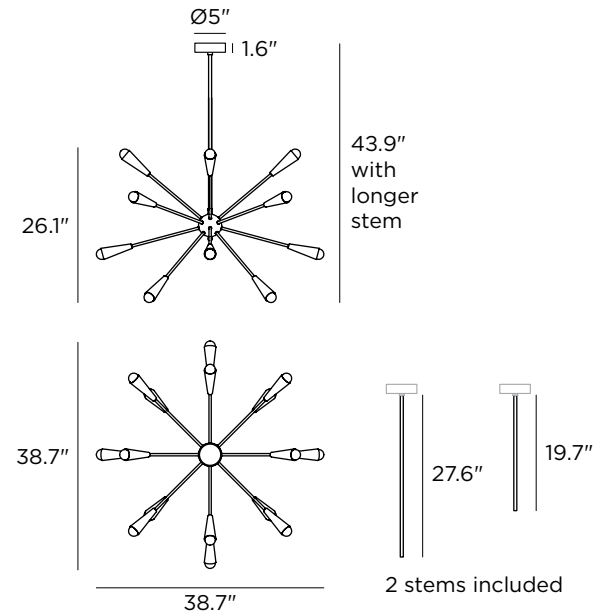

Decorative Pendant

Technical data	
Designer	Achille and Pier Giacomo Castiglioni
Origin year	1957
Installation	4" Octagonal Junction Box
Environment	Indoor
Power	16 x 6 W
Lamp	16 x E12 LED
Voltage	120VAC
Optics	General Lighting
Light emission direction	Downward and upward
IP	IP20
Dimmable	Yes
Directional	No
Tilting	No
Cable included	No
Net weight	16.8 lbs

Lamping (not included)	
Recommended Lamp(s)	16 x 6W E12 S14 3000K 90CRI IF
Fixture lumens	8000 lm
Color temperature	3000 K
Color rendering index	90 CRI
Fixture	
Material	Steel
Finish	Paint / Electroplating (Polished Brass)
Item #	Color
9590	Polished Brass / Black
9591	Polished Brass
9592	Polished Brass / Color