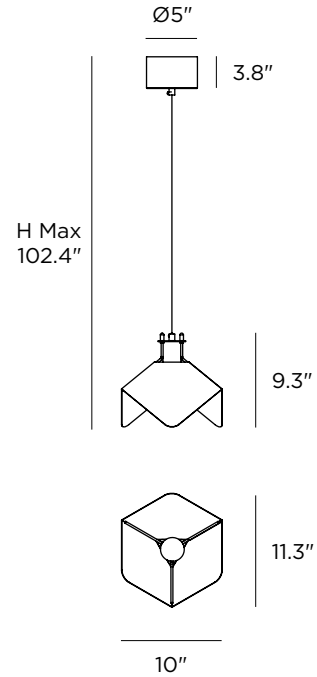

Decorative Pendant

Technical data	
Designer	Joe Colombo
Origin year	1970
Installation	4" J-box
Environment	Indoor
Power	1 x 6 W
Lamp	1 x E26 LED
Voltage	120VAC
Optics	General Lighting
Light emission direction	Downward and upward
IP	IP20
Dimmable	Yes
Directional	No
Tilting	No
Cable included	Yes
Cable length	98.4"
Cable color	Black
Net weight	29.2 lbs

Lamping (not included)	
Recommended Lamp(s)	1 x 6W E26 A19 SILVER BOWL 2700K 90CRI EX. SATCO S42421
Nominal lamp lumens	650 lm
Color temperature	2700 K
Color rendering index	90 CRI
Fixture	
Material	Steel
Color	Black
Finish	Powder coating
Diffuser	
Material	Steel
Color	White RAL 9016
Finish	Powder coating
Item #	8995