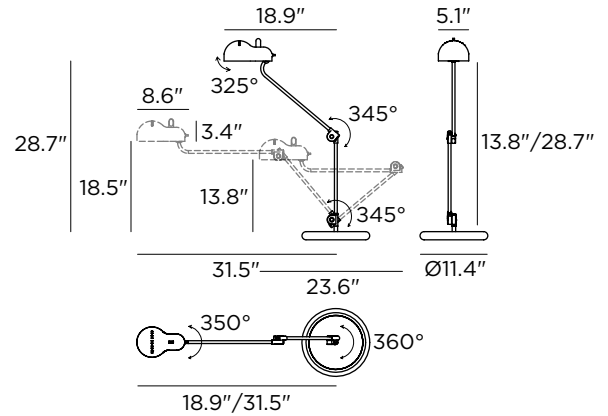

Decorative Table Lamp

Technical data	
Designer	Joe Colombo
Origin year	1970
Installation	Floor
Environment	Indoor
Power	1 x 7 W
Lamp	1 x E26 LED
Voltage	120VAC
Optics	General Lighting
Light emission direction	Downward
IP	IP20
Dimmable	Yes
Directional	No
Tilting	Yes
Cable included	Yes
Cable length	98"
Cable color	Black
Net weight	31.5 lbs

Lamping (not included)	
Recommended Lamp(s)	1 x 7W E26 A19 3000K 90CRI IF EX. SATCO S29811
Nominal lamp lumens	806 lm
Color temperature	3000 K
Color rendering index	90 CRI
Fixture	
Material	Steel (Diffuser) Aluminum (Base)
Finish	Powder Coating Electroplating (Polished Chrome)
Item #	Color (Diffuser / Base)
9076	White RAL 9016 / Black RAL 9005
9077	Black RAL / Black RAL 9005
9078	Red RAL / Red RAL
9079	Green RAL / Black RAL 9005
9080	Polished Chrome / Black RAL 9005