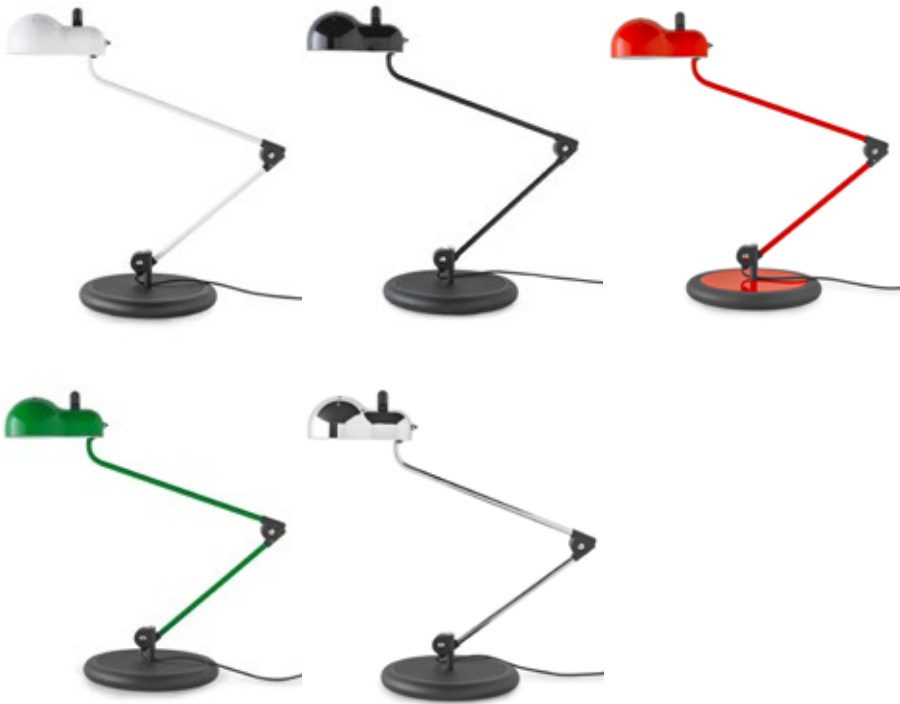

Decorative Table Lamp

Technical data	
Designer	Joe Colombo
Origin year	1970
Installation	Floor
Environment	Indoor
Power	1 x 7 W
Lamp	1 x E26 LED
Voltage	120VAC
Optics	General Lighting
Light emission direction	Downward
IP	IP20
Dimmable	Yes
Directional	No
Tilting	Yes
Cable included	Yes
Cable length	98"
Cable color	Black
Net weight	31.5 lbs

Lamping (not included)	
Recommended Lamp(s)	1 x 7W E26 A19 3000K 90CRI IF EX. SATCO S29811
Nominal lamp lumens	806 lm
Color temperature	3000 K
Color rendering index	90 CRI
Fixture	
Material	Steel (Diffuser) Aluminum (Base)
Finish	Powder Coating Electroplating (Polished Chrome)
Item #	Color (Diffuser / Base)
9076	White RAL 9016 / Black RAL 9005
9077	Black RAL / Black RAL 9005
9078	Red RAL / Red RAL
9079	Green RAL / Black RAL 9005
9080	Polished Chrome / Black RAL 9005