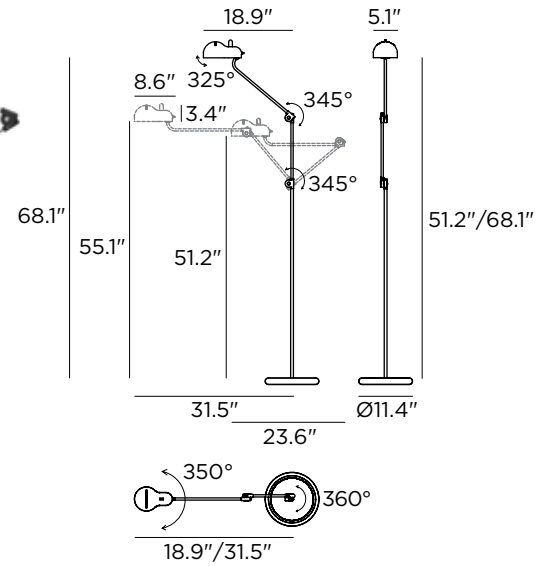

Decorative Floor Lamp

Technical data

Designer	Joe Colombo
Origin year	1970
Installation	Floor
Environment	Indoor
Power	1 x 7 W
Lamp	1 x E26 LED
Voltage	120VAC
Optics	General Lighting
Light emission direction	Downward
IP	IP20
Dimmable	Yes
Directional	No
Tilting	Yes
Cable included	Yes
Cable length	98"
Cable color	Black
Net weight	27.9 lbs

Lamping (not included)

Recommended Lamp(s)	1 x 7W E26 A19 3000K 90CRI IF EX. SATCO S29811
Nominal lamp lumens	806 lm
Color temperature	3000 K
Color rendering index	90 CRI

Fixture

Material	Steel
Finish	Powder Coating Electroplating (Polished Chrome)

Item

Item #	Color (Diffuser / Base)
9081	White RAL 9016 / Black
9082	Black RAL / Black
9083	Red RAL / Red
9084	Green RAL / Black
9085	Polished Chrome / Black