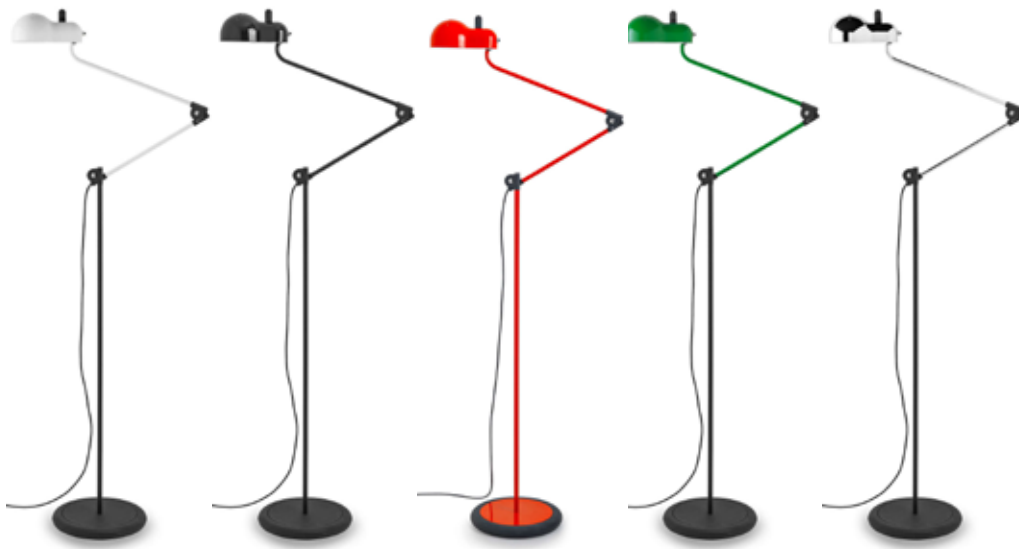

Decorative Floor Lamp

Technical data

Designer	Joe Colombo
Origin year	1970
Installation	Floor
Environment	Indoor
Power	1 x 7 W
Lamp	1 x E26 LED
Voltage	120VAC
Optics	General Lighting
Light emission direction	Downward
IP	IP20
Dimmable	Yes
Directional	No
Tilting	Yes
Cable included	Yes
Cable length	98"
Cable color	Black
Net weight	27.9 lbs

Lamping (not included)

Recommended Lamp(s)	1 x 7W E26 A19 3000K 90CRI IF EX. SATCO S29811
Nominal lamp lumens	806 lm
Color temperature	3000 K
Color rendering index	90 CRI

Fixture

Material	Steel
Finish	Powder Coating Electroplating (Polished Chrome)

Item

Item #	Color (Diffuser / Base)
9081	White RAL 9016 / Black
9082	Black RAL / Black
9083	Red RAL / Red
9084	Green RAL / Black
9085	Polished Chrome / Black