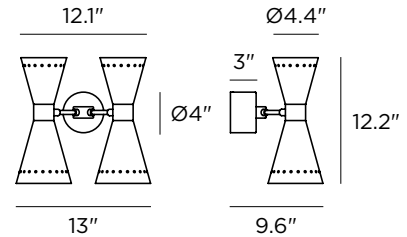

Megafono Double

Decorative Wall Light

Technical data	
Designer	Stilnovo
Origin year	1958
Installation	Wallbox
Environment	Indoor
Power	4 x 6 W
Lamp	4 x E12 LED
Voltage	120VAC
Optics	General Lighting
Light emission direction	Downward and upward
IP	IP20
Dimmable	Yes
Directional	Swivelling
Tilting	No
Cable included	No
Net weight	6 lbs

Lamping (not included)	
Recommended Lamp(s)	4 x 6W E12 S14 3000K 90CRI IF
Nominal lamp lumens	3224 lm
Color temperature	3000 K
Color rendering index	90 CRI
Fixture	
Material	Plated Steel
Color	Polished Brass
Finish	Electroplating
Item #	Color
9572	Black
9573	Ivory
Inside Shade White RAL	