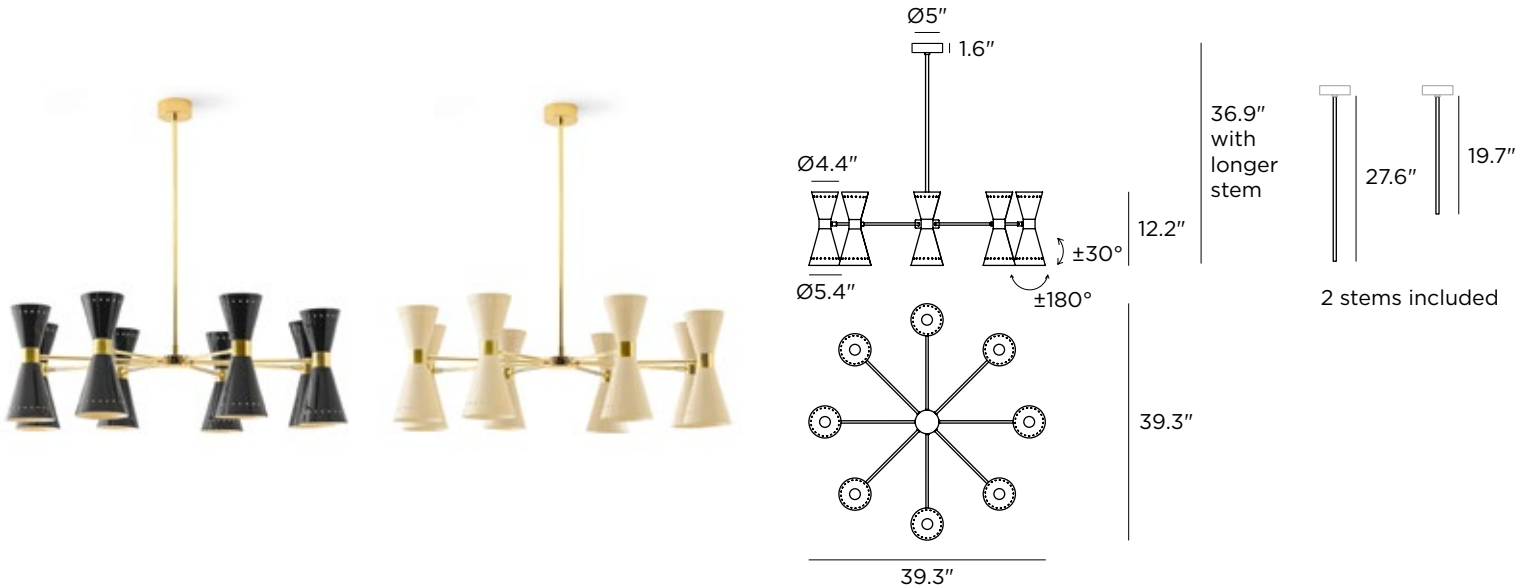

# Megafono 40"

**STILNOVO**

Decorative Pendant

Technical data	
Designer	Stilnovo
Origin year	1958
Installation	4" Octagonal Junction Box
Installation environment	Indoor
Power	16 x 6 W
Lamp	16 x E12 LED
Voltage	120VAC
Optics	General Lighting
Light emission direction	Downward and upward
IP	IP20
Dimmable	Yes
Directional	Swivelling
Tilting	No
Cable included	No
Net weight	12.6 lbs

Lamping (not included)	
Recommended Lamp(s)	16 x 6W E12 S14 3000K 90CRI IF
Nominal lamp lumens	12,896 lm
Color temperature	3000 K
Color rendering index	90 CRI
Fixture	
Material	Plated Steel
Color	Polished Brass
Finish	Electroplating
Item #	Color
9566	Black
9567	Ivory
Inside Shade White RAL	