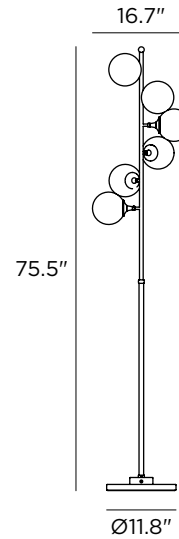

## Decorative Floor Lamp

Technical data	
Designer	Stilnovo
Origin year	1959
Installation	Floor
Environment	Indoor
Power	6 x 6 W
Lamp	6 x E12 LED
Voltage	120VAC
Optics	General Lighting
Light emission direction	Downward and upward
IP	IP20
Dimmable	Yes
Directional	No
Tilting	No
Cable included	Yes
Cable length	138"
Net weight	30.9 lbs

Lamping (not included)	
Recommended Lamp(s)	6 x 6W E12 A15 3000K 90CRI IF
Nominal lamp lumens	4836 lm
Color temperature	3000 K
Color rendering index	90 CRI
Casing	
Material	Plated Steel
Color	Polished Brass
Processing	Electroplating
Diffuser	
Material	Glass
Color	White
Base	
Material	Carrara marble
Color	White
<b>Item #</b>	<b>9560</b>