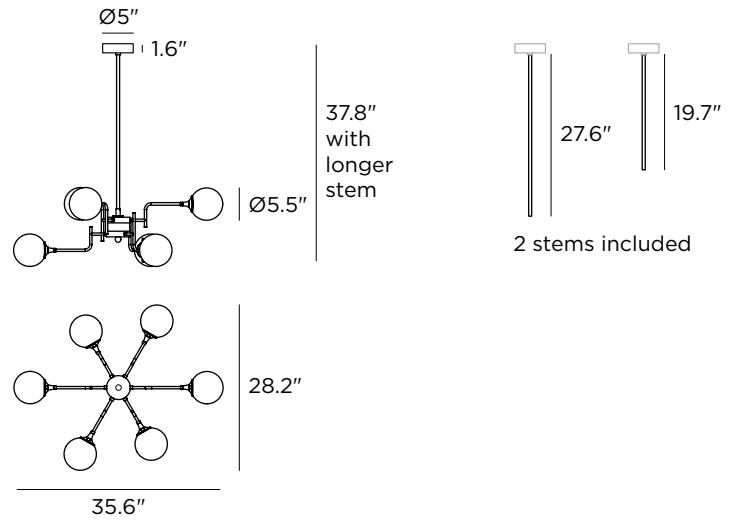

Galassia 36"

Decorative Pendant

Technical data	
Designer	Stilnovo
Origin year	1959
Installation	4" Octagonal Junction Box
Environment	Indoor
Power	6 x 6 W
Lamp	6 x E12 LED
Voltage	120VAC
Optics	General Lighting
Light emission direction	Downward and upward
IP	IP20
Dimmable	Yes
Directional	No
Tilting	No
Cable included	No
Net weight	16.8 lbs

Lamping (not included)	
Recommended Lamp(s)	6 x 6W E12 A15 3000K 90CRI IF
Nominal lamp lumens	4836 lm
Color temperature	3000 K
Color rendering index	90 CRI
Fixture	
Material	Plated Steel
Color	Polished Brass
Finish	Electroplating
Diffuser	
Material	Glass
Color	White
Item #	
	9556