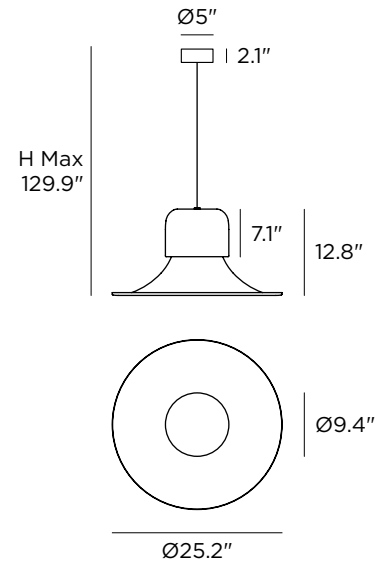

Decorative Pendant

Technical data	
Designer	Stilnovo
Origin year	1969
Installation	4" Octagonal Junction Box
Environment	Indoor
Power	1 x 31 W
Lamp	1 x LED
Voltage	120VAC
Optics	General Lighting
Light emission direction	Downward and upward
IP	IP20
Dimmable	Yes
Directional	No
Tilting	No
Cable included	Yes
Cable length	115"
Cable color	Black
Net weight	8 lbs

Lamping (included)	
Wattage	31W
Delivered lumens	3234 lm
Color temperature	2700 K
Color rendering index	90 CRI
Fixture	
Material	Aluminum
Finish	Paint
Item #	Color
9300	White
9301	Red
9302	Aluminum