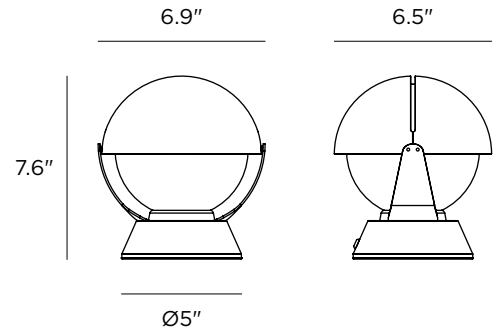

## Decorative Table Lamp

Technical data	
Designer	Giovanni Luigi Gorgoni
Origin year	1965
Installation	Floor
Environment	Indoor
Power	1 x 6 W
Lamp	1 x E12 LED
Voltage	120VAC
Optics	General Lighting
Light emission direction	Downward and upward
IP	IP20
Dimmable	Yes
Directional	No
Tilting	No
Cable included	Yes, with inline switch
Cable length	79.2"
Cable color	Black
Net weight	1.9 lbs

Lamping (recommended)	
Recommended Lamp(s)	1 x 6W E12 A15 3000K 90CRI IF
Nominal lamp lumens	470 lm
Color temperature	3000 K
Color rendering index	90 CRI
Fixture	
Material	Steel
Finish	Powder coating
8961	White
8962	Red
8963	Yellow
8964	Blue
Diffuser	
Material	Arylic
Color	White Opal