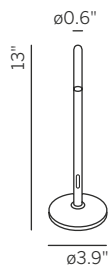

## Portable Outdoor Lamp

color	item no.	system performance
 true gold	93910-TG	0.5 W/15 lm
 bright bronze	93910-BB	0.5 W/15 lm
 pearl white	93910-PW	0.5 W/15 lm
 jet black	93910-JB	0.5 W/15 lm

**technical information:**

LED  
NiMH battery  
3x 1000 mAh  
2700K

**battery operating time:**

- approx. 7 hrs at 100% (level 3)
- approx. 14 hrs at 50% (level 2)
- approx. 28 hrs at 25% (level 1)

**3-step-dimming**

**6.6ft USB-C-cable included**  
(US-ET-93000-USB-C-BL)

**material:**

aluminum die-casting lacquered  
acrylic glass

**protection class:**

**IP44**

**light direction:****mounting:**

base or screw mount