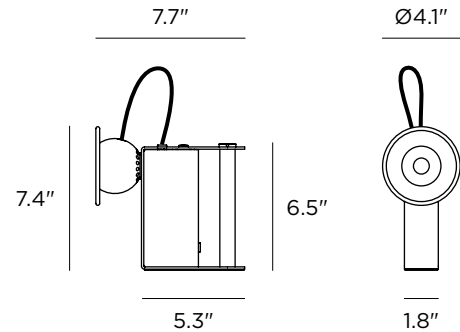

Minibox table

Table Lamps | 120VAC | LED

White 9285 | Black 9286 | Gold 9287 | Green 9288 | Red 9289

Magnetic head-body connection

Technical data	
Designer	Stilnovo
Origin year	1958
Type	Table Lamps
Installation position	Floor
Installation environment	Indoor
Power	1 x 8.5 W
Lamp cap	1 x LED
Frequency	60 Hz
Optics	General Lighting
Light emission direction	Downward
IP	IP20
CE	Yes
Dimmable	Yes
Directional	Swivelling
Tilting	No
Cable included	Yes
Cable length	6.6 ft
Net weight	4.1 lbs

Casing	
Material	Steel
Color	9285 White RAL 9016 9286 Black RAL 9287 Gold RAL 9288 Green RAL 9289 Red RAL
Processing	Coating
Diffuser	
Material	PMMA
Processing	Transparent
Base	
Material	Steel
Processing	Coating
Lamping (recommended)	
1 x 8.5W 2700K 90CRI INTEGRAL	
Fixture lumens	600 lm
Color temperature	2700 K
Color rendering index	90 CRI