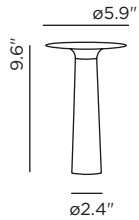

Table Lamps | 120VAC | LED

true gold 93930-TG | bright bronze 93930-BB | pearl white 93930-PW | jet black 93930-JB |
rube 93930-RU | sage 93930-SE | sun 93930-SU

color	item no.	system performance
true gold	93930-TG	4.2 W/200 lm
bright bronze	93930-BB	4.2 W/200 lm
pearl white	93930-PW	4.2 W/200 lm
jet black	93930-JB	4.2 W/200 lm
ruby	93930-RU	4.2 W/200 lm
sage	93930-SE	4.2 W/200 lm
sun	93930-SU	4.2 W/200 lm