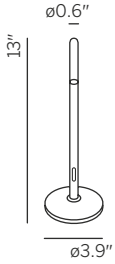

Portable | 120VAC | LED  
 true gold 93910-TG | bright bronze 93910-BB | pearl white 93910-PW | jet black 93910-JB

color	item no.	system performance
true gold	93910-TG	0.5 W/15 lm
bright bronze	93910-BB	0.5 W/15 lm
pearl white	93910-PW	0.5 W/15 lm
jet black	93910-JB	0.5 W/15 lm

**3-step-dimming**

**power source:**  
 3.9 ft USB-C-cable included

**material:**  
 aluminum die-casting lacquered  
 acrylic glass

**protection class:**  
 IP44

**light direction:**

**mounting:**  
 base or screw mount