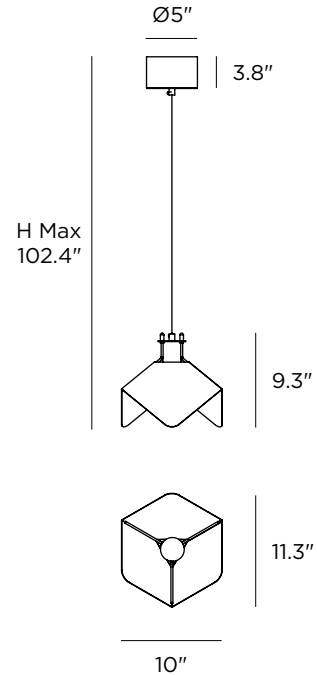

Triedro suspended

habitat

Pendant Luminaires | 120VAC | LED
8995

Technical data

Designer	Joe Colombo
Origin year	1970
Type	Pendant Luminaires
Installation position	Ceiling
Installation environment	Indoor
Power	1 x 6 W
Lamp cap	1 x E26 LED
Frequency	60 Hz
Optics	General Lighting
Light emission direction	Downward and upward
IP	IP20
CE	Yes
Dimmable	Yes
Directional	No
Tilting	No
Cable included	Yes
Cable length	8.2 ft
Net weight	29.2 lbs