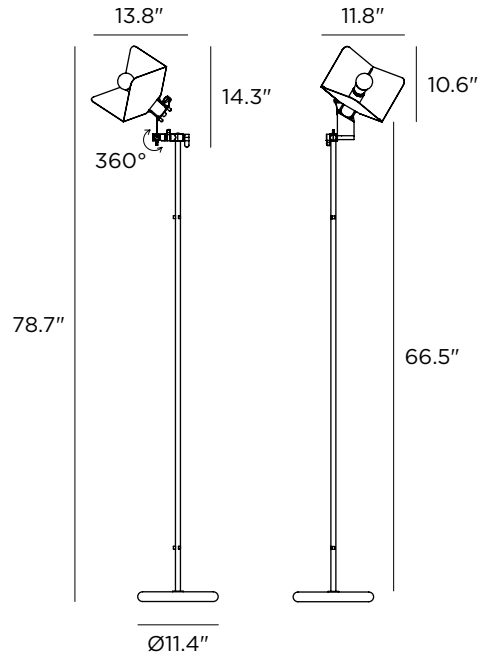

Floor Lamp | 120VAC | LED
8994

Technical data	
Designer	Joe Colombo
Origin year	1970
Type	Floor Lamps
Installation position	Floor
Installation environment	Indoor
Power	1 x 6 W
Lamp cap	1 x E26 LED
Frequency	60 Hz
Optics	General Lighting
Light emission direction	Downward and upward
IP	IP20
CE	Yes
Dimmable	Yes
Directional	No
Tilting	No
Cable included	Yes
Cable length	13.1 ft
Net weight	29.2 lbs

Casing	
Material	Steel
Color	Black
Processing	Powder coating
Diffuser	
Material	Steel
Color	White RAL 9016
Processing	Powder coating
Frame	
Material	Steel
Color	Black
Processing	Powder coating
Lamping (recommended)	
1 x 6W E26 A19 SILVER BOWL 2700K 90CRI EX. SATCO S42421	
Fixture lumens	600 lm
Color temperature	2700 K
Color rendering index	90 CRI