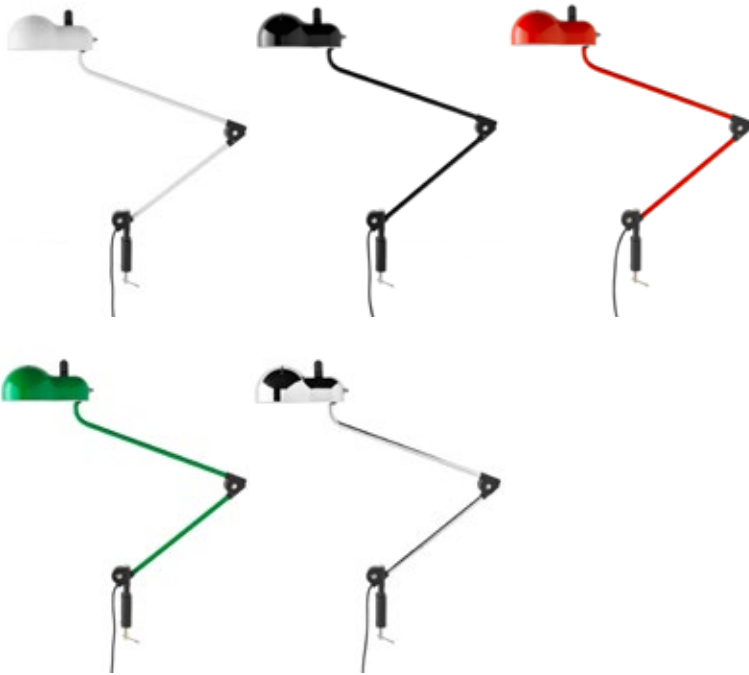

Topo table clamp

Table Lamps | 120VAC | LED

White 9071 | Black 9072 | Red 9073 | Green 9074 | Chrome 9075

Technical data	
Designer	Joe Colombo
Origin year	1970
Type	Table Lamps
Installation position	Floor
Installation environment	Indoor
Power	1 x 7 W
Lamp cap	1 x E26 LED
Frequency	60 Hz
Optics	General Lighting
Light emission direction	Downward
IP	IP20
CE	Yes
Dimmable	Yes
Directional	No
Tilting	Yes
Cable included	Yes
Cable length	8.2 ft
Net weight	31.5 lbs

Diffuser	
Material	Steel
Color	9071 White RAL 9016 9072 Black RAL 9073 Red RAL 9074 Green RAL 9075 Chrome
Processing	Powder Coating Electroplating (chrome)
Mounting frame	
Material	Aluminum
Color	Black RAL 9005
Processing	Powder Coating
Lamping (recommended)	
1 x 7W E26 A19 3000K 90CRI IF EX. SATCO S29811	
Fixture lumens	800 lm
Color temperature	3000 K
Color rendering index	90 CRI