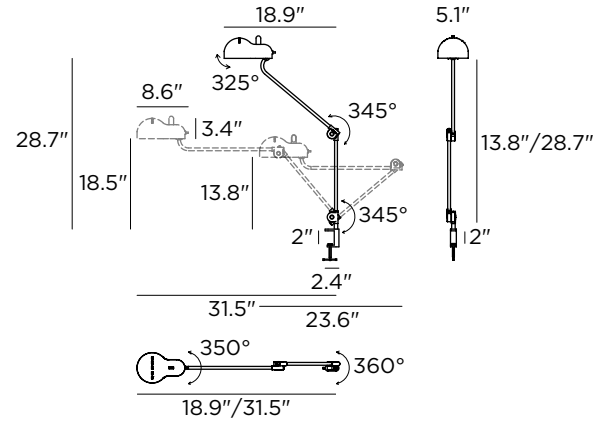

Topo table clamp

Table Lamps | 120VAC | LED

White 9071 | Black 9072 | Red 9073 | Green 9074 | Chrome 9075

Technical data	
Designer	Joe Colombo
Origin year	1970
Type	Table Lamps
Installation position	Floor
Installation environment	Indoor
Power	1 x 7 W
Lamp cap	1 x E26 LED
Frequency	60 Hz
Optics	General Lighting
Light emission direction	Downward
IP	IP20
CE	Yes
Dimmable	Yes
Directional	No
Tilting	Yes
Cable included	Yes
Cable length	8.2 ft
Net weight	31.5 lbs

Diffuser	
Material	Steel
Color	9071 White RAL 9016 9072 Black RAL 9073 Red RAL 9074 Green RAL 9075 Chrome
Processing	Powder Coating Electroplating (chrome)
Mounting frame	
Material	Aluminum
Color	Black RAL 9005
Processing	Powder Coating
Lamping (recommended)	
1 x 7W E26 A19 3000K 90CRI IF EX. SATCO S29811	
Fixture lumens	800 lm
Color temperature	3000 K
Color rendering index	90 CRI