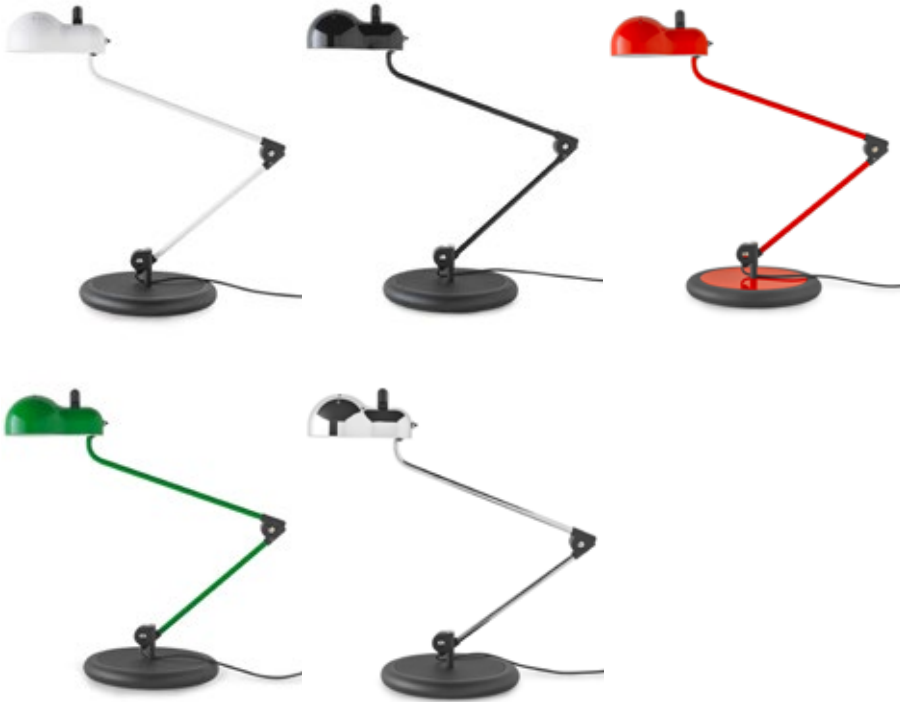

Topo table base

habitat

Table Lamps | 120VAC | LED

White 9076 | Black 9077 | Red 9078 | Green 9079 | Chrome 9080

Technical data	
Designer	Joe Colombo
Origin year	1970
Type	Table Lamps
Installation position	Floor
Installation environment	Indoor
Power	1 x 7 W
Lamp cap	1 x E26 LED
Frequency	60 Hz
Optics	General Lighting
Light emission direction	Downward
IP	IP20
CE	Yes
Dimmable	Yes
Directional	No
Tilting	Yes
Cable included	Yes
Cable length	8.2 ft
Net weight	31.5 lbs

Diffuser	
Material	Steel
Color	9076 White RAL 9016 9077 Black RAL 9078 Red RAL 9079 Green RAL 9080 Chrome
Processing	Powder Coating Electroplating (chrome)

Base	
Material	Aluminum
Color	9076 Black RAL 9005 9077 Black RAL 9005 9078 Red RAL 9079 Black RAL 9005 9080 Black RAL 9005
Processing	Powder Coating

Lamping (recommended)	
1 x 7W E26 A19 3000K 90CRI IF EX. SATCO S29811	
Fixture lumens	800 lm
Color temperature	3000 K
Color rendering index	90 CRI