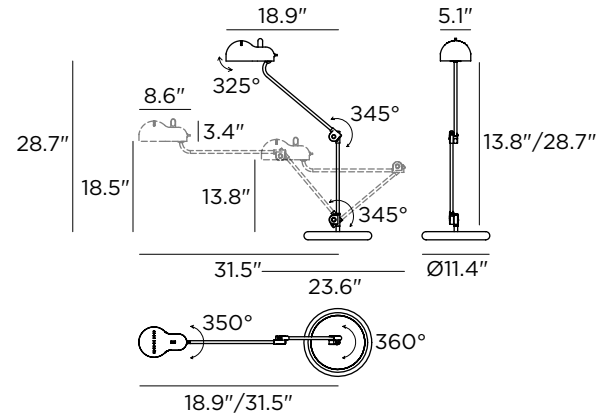

Topo table base

habitat

Table Lamps | 120VAC | LED

White 9076 | Black 9077 | Red 9078 | Green 9079 | Chrome 9080

Technical data	
Designer	Joe Colombo
Origin year	1970
Type	Table Lamps
Installation position	Floor
Installation environment	Indoor
Power	1 x 7 W
Lamp cap	1 x E26 LED
Frequency	60 Hz
Optics	General Lighting
Light emission direction	Downward
IP	IP20
CE	Yes
Dimmable	Yes
Directional	No
Tilting	Yes
Cable included	Yes
Cable length	8.2 ft
Net weight	31.5 lbs