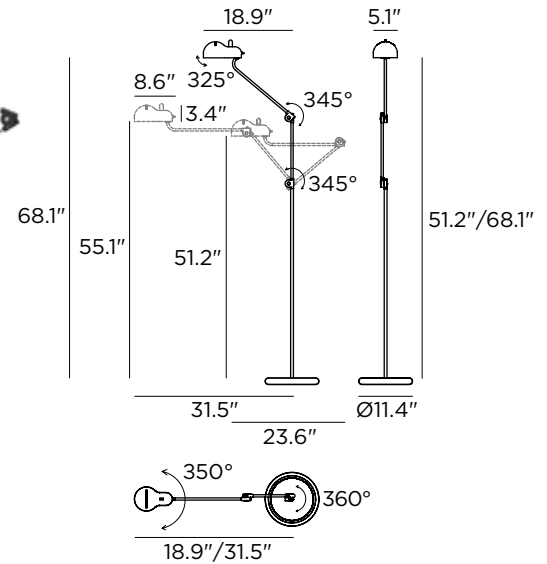

Topo floor

habitat

Floor Lamps | 120VAC | LED

White 9081 | Black 9082 | Red 9083 | Green 9084 | Chrome 9085

Technical data	
Designer	Joe Colombo
Origin year	1970
Type	Floor Lamps
Installation position	Floor
Installation environment	Indoor
Power	1 x 7 W
Lamp cap	1 x E26 LED
Frequency	60 Hz
Optics	General Lighting
Light emission direction	Downward
IP	IP20
CE	Yes
Dimmable	Yes
Directional	No
Tilting	Yes
Cable included	Yes
Cable length	8.2 ft
Net weight	27.9 lbs

Diffuser	
Material	Steel
Color	9081 White RAL 9016 9082 Black RAL 9083 Red RAL 9084 Green RAL 9085 Chrome
Processing	Powder Coating Electroplating (chrome)

Base	
Material	Steel
Color	9081 Black 9082 Black 9083 Red 9084 Black 9085 Black
Processing	Powder Coating

Lamping (recommended)	
1 x 7W E26 A19 3000K 90CRI IF EX. SATCO S29811	
Fixture lumens	800 lm
Color temperature	3000 K
Color rendering index	90 CRI