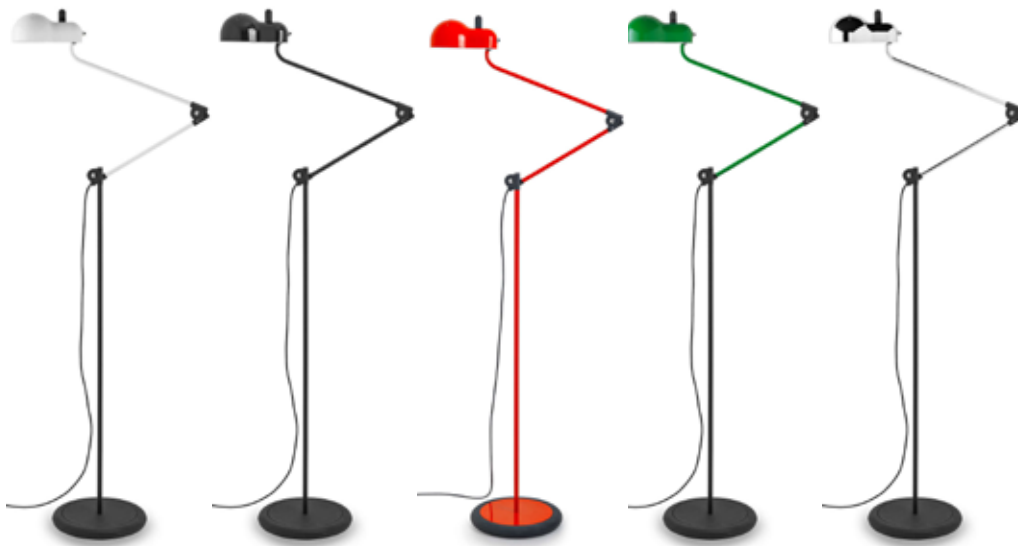

Topo floor

habitat

Floor Lamps | 120VAC | LED

White 9081 | Black 9082 | Red 9083 | Green 9084 | Chrome 9085

Technical data	
Designer	Joe Colombo
Origin year	1970
Type	Floor Lamps
Installation position	Floor
Installation environment	Indoor
Power	1 x 7 W
Lamp cap	1 x E26 LED
Frequency	60 Hz
Optics	General Lighting
Light emission direction	Downward
IP	IP20
CE	Yes
Dimmable	Yes
Directional	No
Tilting	Yes
Cable included	Yes
Cable length	8.2 ft
Net weight	27.9 lbs

Diffuser	
Material	Steel
Color	9081 White RAL 9016 9082 Black RAL 9083 Red RAL 9084 Green RAL 9085 Chrome
Processing	Powder Coating Electroplating (chrome)

Base	
Material	Steel
Color	9081 Black 9082 Black 9083 Red 9084 Black 9085 Black
Processing	Powder Coating

Lamping (recommended)	
1 x 7W E26 A19 3000K 90CRI IF EX. SATCO S29811	
Fixture lumens	800 lm
Color temperature	3000 K
Color rendering index	90 CRI