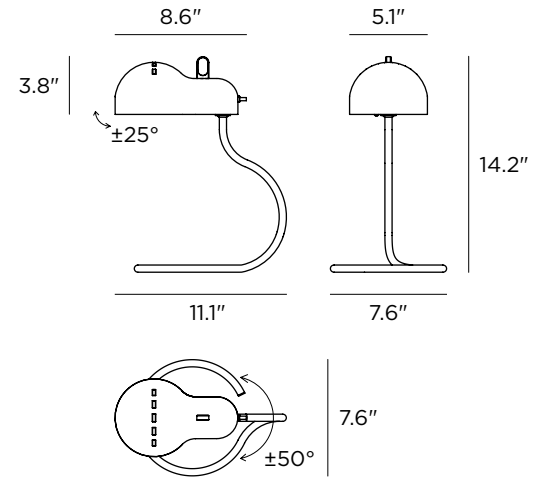

# MiniTopo table

# habitat

Table Lamps | 120VAC | LED

Red / Red 9064 | White 9065 | Black 9066 | Red / Chrome 9067 | Green 9068 | Chrome 9068 | Gold 9070

Technical data	
Designer	Joe Colombo
Origin year	1970
Type	Table Lamps
Installation position	Floor
Installation environment	Indoor
Power	1 x 7 W
Lamp cap	1 x E26 LED
Frequency	60 Hz
Optics	General Lighting
Light emission direction	Downward
IP	IP20
CE	Yes
Dimmable	Yes
Directional	No
Tilting	Yes
Cable included	Yes
Cable length	4.9 ft
Net weight	2.1 lbs