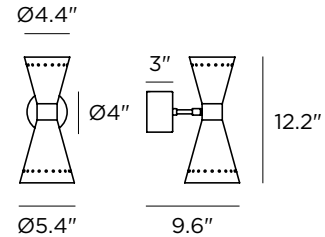

Wall Lights | 120VAC | LED
Black 9570 | Ivory 9571

Technical data	
Designer	Stilnovo
Origin year	1958
Type	Wall Lights
Installation position	Wall Lights
Installation environment	Indoor
Power	2 x 6 W
Lamp cap	2 x E12 LED
Frequency	60 Hz
Optics	General Lighting
Light emission direction	Downward and upward
IP	IP20
CE	Yes
Dimmable	Yes
Directional	Swivelling
Tilting	No
Cable included	No
Net weight	2.9 lbs

Shade	
Material	Brass
Color	9570 Black 9571 Ivory
	Inside Shade White RAL
Processing	Electroplating
Frame	
Material	Brass
Color	Polished
Processing	Electroplating
Lamping (recommended)	
2 x 6W E12 S14 3000K 90CRI IF	
Fixture lumens	1000 lm
Color temperature	3000 K
Color rendering index	90 CRI