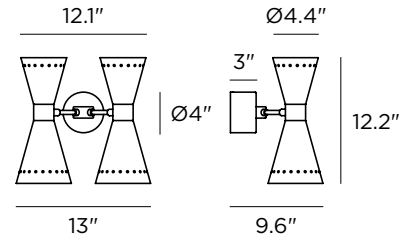

Megafono Double wall

Wall Lights | 120VAC | LED
Black 9572 | Ivory 9573

Technical data	
Designer	Stilnovo
Origin year	1958
Type	Wall Lights
Installation position	Wall Lights
Installation environment	Indoor
Power	4 x 6 W
Lamp cap	4 x E12 LED
Frequency	60 Hz
Optics	General Lighting
Light emission direction	Downward and upward
IP	IP20
CE	Yes
Dimmable	Yes
Directional	Swivelling
Tilting	No
Cable included	No
Net weight	6 lbs

Shade	
Material	Brass
Color	9572 Black 9573 Ivory
	Inside Shade White RAL
Processing	Electroplating
Frame	
Material	Brass
Color	Polished
Processing	Electroplating
Lamping (recommended)	
4 x 6W E12 S14 3000K 90CRI IF	
Fixture lumens	2000 lm
Color temperature	3000 K
Color rendering index	90 CRI