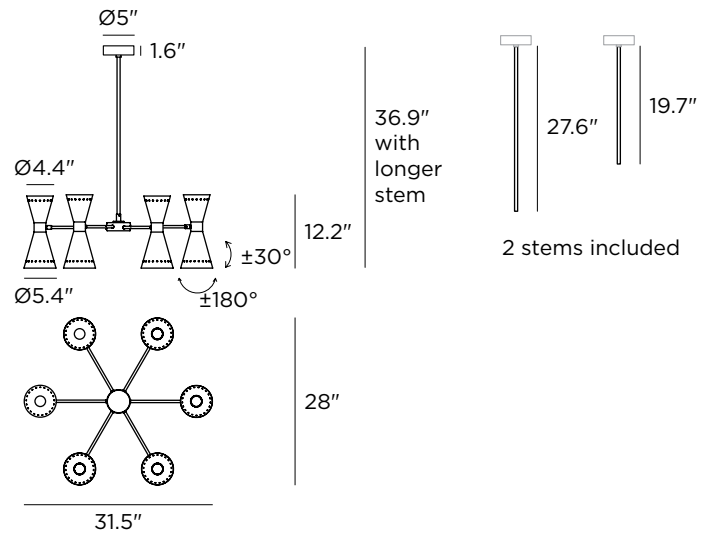

Megafono 31.5" suspension

Pendant Lamps | 120VAC | LED
Black 9568 | Ivory 9569

Technical data	
Designer	Stilnovo
Origin year	1958
Type	Pendant Luminaires
Installation position	Ceiling
Installation environment	Indoor
Power	12 x 6 W
Lamp cap	12 x E12 LED
Frequency	60 Hz
Optics	General Lighting
Light emission direction	Downward and upward
IP	IP20
CE	Yes
Dimmable	Yes
Directional	Swivelling
Tilting	No
Cable included	No
Net weight	12.6 lbs

Shade	
Material	Brass
Color	9568 Black 9569 Ivory
Inside Shade White RAL	
Processing	Electroplating
Frame	
Material	Brass
Color	Polished
Processing	Electroplating
Lamping (recommended)	
12 x 6W E12 S14 3000K 90CRI IF	
Fixture lumens	3000 lm
Color temperature	3000 K
Color rendering index	90 CRI