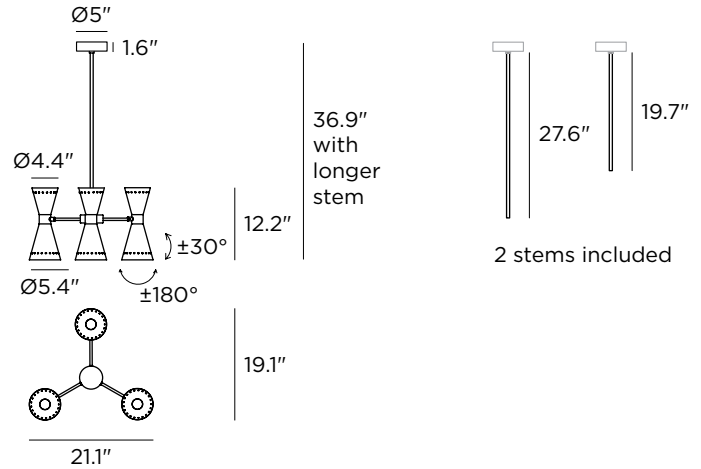

Megafono 21.1" suspension

Pendant Lamps | 120VAC | LED
Black 9576 | Ivory 9577

Technical data	
Designer	Stilnovo
Origin year	1958
Type	Pendant Luminaires
Installation position	Ceiling
Installation environment	Indoor
Power	3 x 6 W
Lamp cap	3 x E12 LED
Frequency	60 Hz
Optics	General Lighting
Light emission direction	Downward and upward
IP	IP20
CE	Yes
Dimmable	Yes
Directional	Swivelling
Tilting	No
Cable included	No
Net weight	9.7 lbs

Shade	
Material	Brass
Color	9576 Black 9577 Ivory
	Inside Shade White RAL
Processing	Electroplating
Frame	
Material	Brass
Color	Polished
Processing	Electroplating
Lamping (recommended)	
3 x 6W E12 S14 3000K 90CRI IF	
Fixture lumens	1500 lm
Color temperature	3000 K
Color rendering index	90 CRI