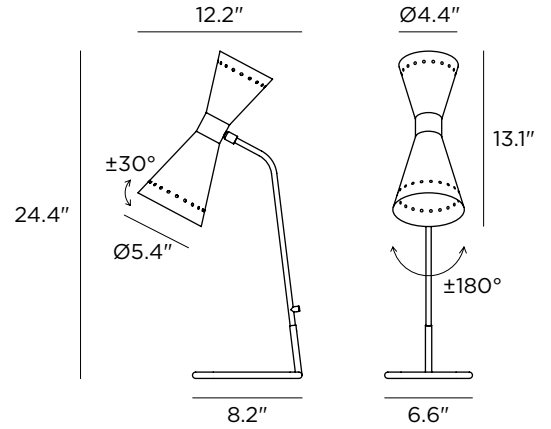

Megafono table

Table Lamps | 120VAC | LED
Black 9574 | Ivory 9575

Technical data	
Designer	Stilnovo
Origin year	1958
Type	Table Lamps
Installation position	Floor
Installation environment	Indoor
Power	2 x 6 W
Lamp cap	2 x E12 LED
Frequency	60 Hz
Optics	General Lighting
Light emission direction	Downward and upward
IP	IP20
CE	Yes
Dimmable	Yes
Directional	Swivelling
Tilting	No
Cable included	Yes
Cable length	5.6 ft
Net weight	5.7 lbs

Shade	
Material	Steel
Color	9574 Black 9575 Ivory
Processing	Electroplating
Stand	
Material	Iron
Color	Black RAL
Processing	Powder coat painted
Frame	
Material	Brass
Color	Polished
Processing	Electroplating
Lamping (recommended)	
2 x 6W E12 S14 3000K 90CRI IF	
Fixture lumens	1000 lm
Color temperature	2700 K
Color rendering index	90 CRI