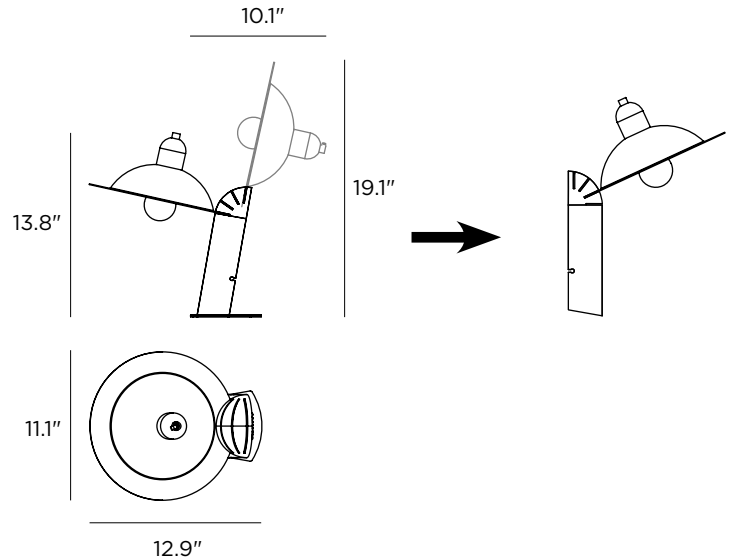

Lampiatta from table to wall

habitat

Table Lamps | 120VAC | LED
White 8971 | Black 8972 | Red 8973

Technical data	
Designer	De Pas - D'urbino - Lomazzi
Origin year	1971
Type	Table Lamps
Installation position	Floor
Installation environment	Indoor
Power	1 x 7.5 W
Lamp cap	1 x E26 LED
Frequency	60 Hz
Optics	General Lighting
Light emission direction	Downward and upward
IP	IP20
CE	Yes
Dimmable	Yes
Directional	No
Tilting	No
Cable included	Yes
Cable length	6.6 ft
Net weight	4.8 lbs

Body	
Material	ABS
Color	8971 White RAL 9016 8972 Black RAL 9005 8973 Red
Arm and Socket Holder are Black RAL 9005	
Processing	Powder coating
Shade	
Material	Aluminum
Color	White RAL 9003
Processing	Powder coating
Base	
Material	IAISI 304 stainless steel
Color	Polished
Lamping (recommended)	
1 x 7.5W E26 A19 SILVER BOWL 2700K EX. GREENCREATIVE 36085	
Fixture lumens	600 lm
Color temperature	2700 K
Color rendering index	90 CRI