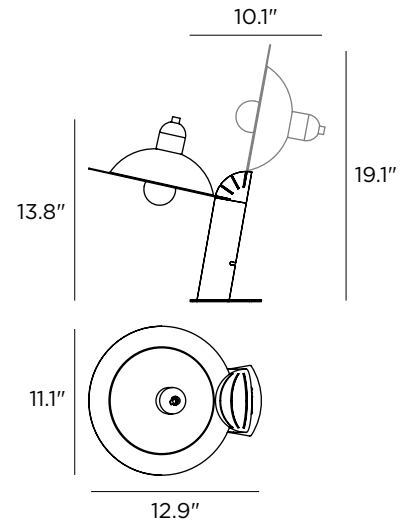

Lampiatta table

habitat

Table Lamps | 120VAC | LED
White 8971 | Black 8972 | Red 8973

Technical data

Designer	De Pas - D'urbino - Lomazzi
Origin year	1971
Type	Table Lamps
Installation position	Floor
Installation environment	Indoor
Power	1 x 7.5 W
Lamp cap	1 x E26 LED
Frequency	60 Hz
Optics	General Lighting
Light emission direction	Downward and upward
IP	IP20
CE	Yes
Dimmable	Yes
Directional	No
Tilting	No
Cable included	Yes
Cable length	6.6 ft
Net weight	4.8 lbs

Base

Material	IAISI 304 stainless steel
Color	Polished

Lamping (recommended)

1 x 7.5W E26 A19 SILVER BOWL 2700K EX. GREENCREATIVE 36085	
Fixture lumens	600 lm
Color temperature	2700 K
Color rendering index	90 CRI