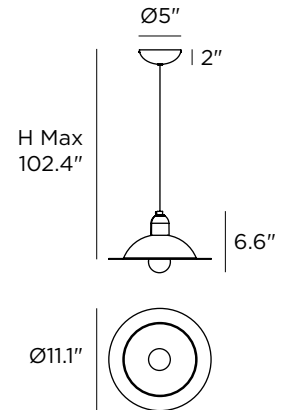

Lampiatta 11" suspension

habitat

Pendant Luminaires | 120VAC | LED

White 8983 | Black 8984 | Red 8985 | Yellow 8981 | Green 8982

Technical data	
Designer	De Pas - D'urbino - Lomazzi
Origin year	1971
Type	Pendant Luminaires
Installation position	Ceiling
Installation environment	Indoor
Power	1 x 7 W
Lamp cap	1 x E26 LED
Frequency	60 Hz
Optics	General Lighting
Light emission direction	Downward and upward
IP	IP20
CE	Yes
Dimmable	Yes
Directional	No
Tilting	No
Cable included	Yes
Cable length	8.2 ft
Net weight	1.6 lbs

Shade	
Material	Aluminum
Color	8987 White RAL 9016 8988 Black RAL 9005 8989 Red RAL 2002 8990 Yellow RAL 1003 8991 Green RAL
Underside of shade always White RAL 9016	
Processing	Powder coating
Canopy	
Color	8987 White RAL 9016 8988 Black RAL 9005 8989 Black RAL 9005 8990 Black RAL 9005 8991 Black RAL 9005
Lamping (recommended)	
1 x 7W E26 A19 3000K 90CRI IF EX. SATCO S29811	
Fixture lumens	700 lm
Color temperature	3000 K
Color rendering index	90 CRI