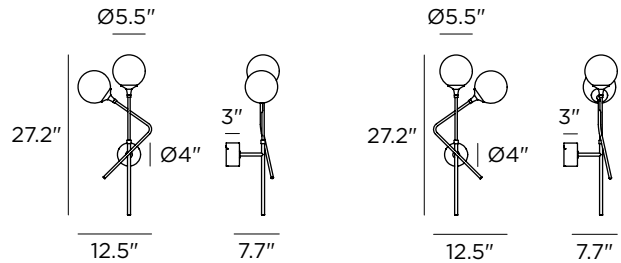

Pendant Luminaires | 120VAC | LED
Left 9558 | Right 9557

Technical data	
Designer	Stilnovo
Origin year	1959
Type	Pendant Luminaires
Installation position	Ceiling
Installation environment	Indoor
Power	2 x 6 W
Lamp cap	2 x E12 LED
Frequency	60 Hz
Optics	General Lighting
Light emission direction	Downward and upward
IP	IP20
CE	Yes
Dimmable	Yes
Directional	No
Tilting	No
Cable included	No
Net weight	6.6 lbs

Casing	
Material	Brass
Color	Gold
Processing	Electroplating
Diffuser	
Material	Glass
Color	White
Mounting Frame	
Material	Brass
Color	Gold
Processing	Electroplating
Lamping (recommended)	
2 x 6W E12 A15 3000K 90CRI IF	
Fixture lumens	1000 lm
Color temperature	3000 K
Color rendering index	90 CRI