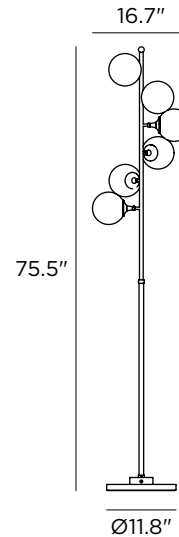

Floor Lamp | 120VAC | LED
9560

Technical data	
Designer	Stilnovo
Origin year	1959
Type	Floor Lamp
Installation position	Floor
Installation environment	Indoor
Power	6 x 6 W
Lamp cap	6 x E12 LED
Frequency	60 Hz
Optics	General Lighting
Light emission direction	Downward and upward
IP	IP20
CE	Yes
Dimmable	Yes
Directional	No
Tilting	No
Cable included	No
Cable length	11.5 ft
Net weight	30.9 lbs

Casing	
Material	Brass
Color	Gold
Processing	Electroplating
Diffuser	
Material	Glass
Color	White
Base	
Material	Carrara marble
Color	White
Lamping (recommended)	
6 x 6W E12 A15 3000K 90CRI IF	
Fixture lumens	3000 lm
Color temperature	3000 K
Color rendering index	90 CRI