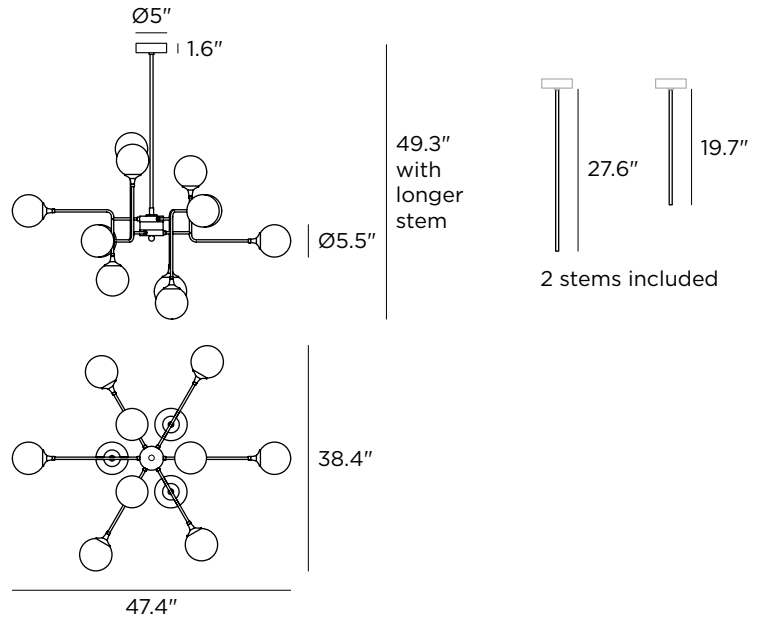

# Galassia 47.4" suspension

Pendant Luminaires | 120VAC | LED  
9555

Technical data	
Designer	Stilnovo
Origin year	1959
Type	Pendant Luminaires
Installation position	Ceiling
Installation environment	Indoor
Power	12 x 6 W
Lamp cap	12 x E12 LED
Frequency	60 Hz
Optics	General Lighting
Light emission direction	Downward and upward
IP	IP20
CE	Yes
Dimmable	Yes
Directional	No
Tilting	No
Cable included	No
Net weight	36.4 lbs

Casing	
Material	Brass
Color	Gold
Processing	Electroplating
Diffuser	
Material	Glass
Color	White
Mounting Frame	
Material	Brass
Color	Gold
Processing	Electroplating
Lamping (recommended)	
12 x 6W E12 A15 3000K 90CRI IF	
Fixture lumens	6000 lm
Color temperature	3000 K
Color rendering index	90 CRI