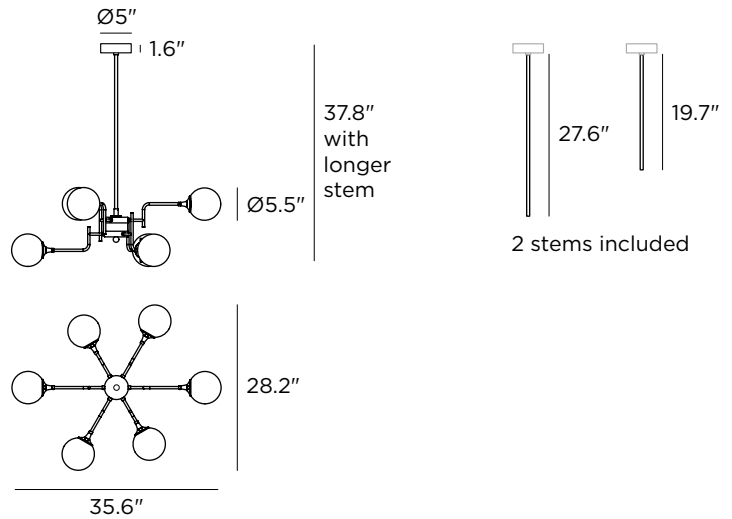

# Galassia 35.6" suspension

Pendant Luminaires | 120VAC | LED  
9556

## Technical data

Designer	Stilnovo
Origin year	1959
Type	Pendant Luminaires
Installation position	Ceiling
Installation environment	Indoor
Power	6 x 6 W
Lamp cap	6 x E12 LED
Frequency	60 Hz
Optics	General Lighting
Light emission direction	Downward and upward
IP	IP20
CE	Yes
Dimmable	Yes
Directional	No
Tilting	No
Cable included	No
Net weight	16.8 lbs